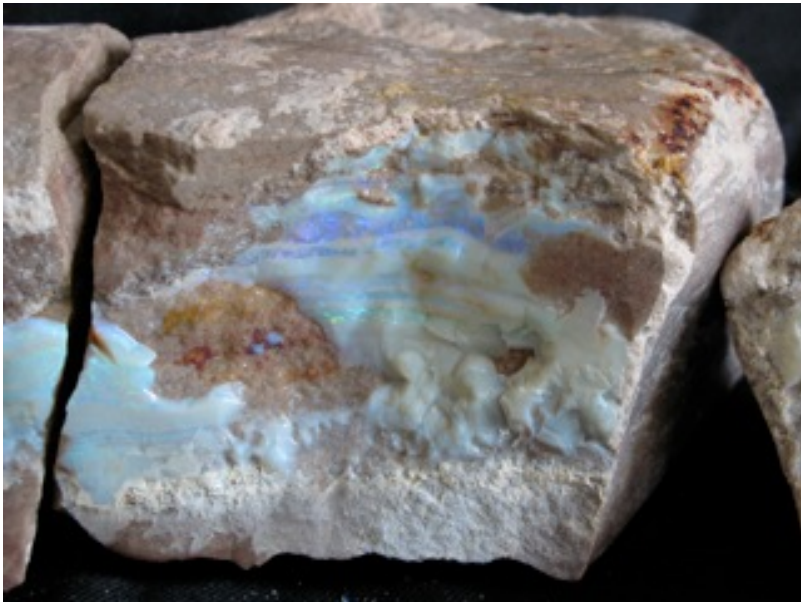

14. $155 IMG_8475 Andamooka Painted Lady "Jigsaw" #3 (4 stones fit together) 48.5oz

15. $155 IMG_8476 Andamooka Painted Lady "Jigsaw" #4 (4 stones fit together) 48.5oz