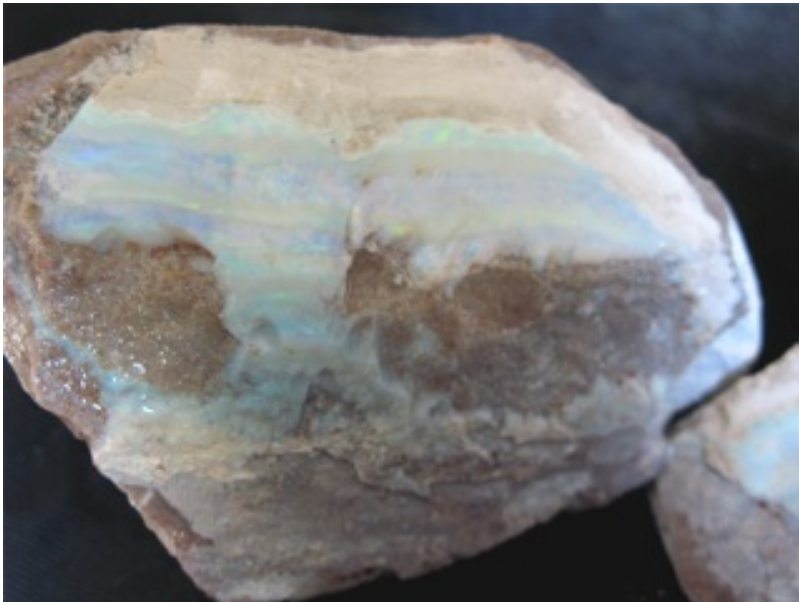

12. $155 IMG_8473 Andamooka Painted Lady "Jigsaw" #1 (4 stones fit together) 48.5oz

13. $155 IMG_8474 Andamooka Painted Lady "Jigsaw" #2 (4 stones fit together) 48.5oz