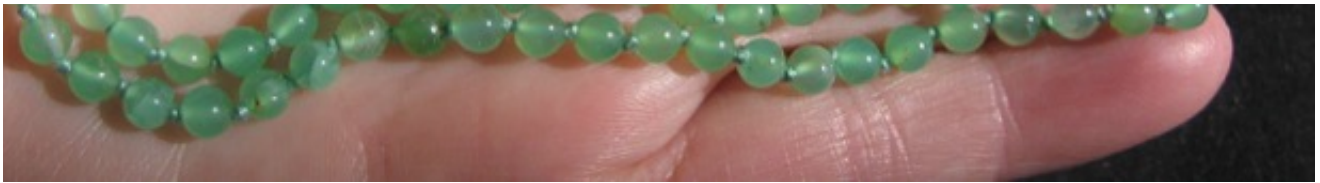

12. $325 IMG_3604 Chrysoprase Super Gem 4mm round 18" long 43cts