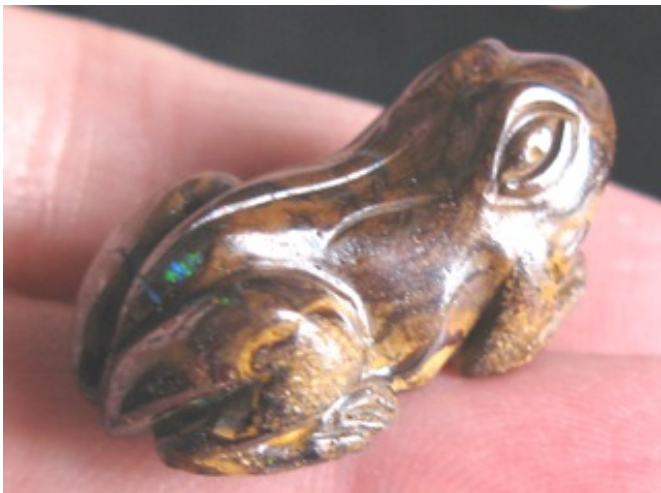

3. $47 IMG_0578 Boulder Frog "Green Butt" drilled side to side 37.7cts