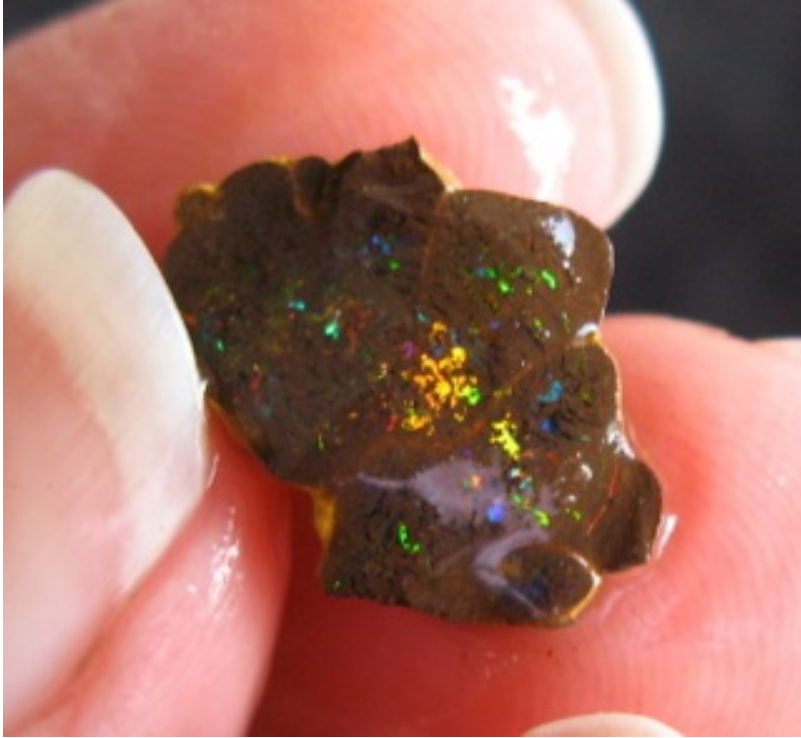

Valued Clients

Last week we practically gave away cut stones. Today to give our rough opal buyers a nice chance I send you a picture of this Andamooka Painted Lady, it weighs 13.75oz.

1. \$375 IMG_8742 Andamooka Painted Lady 13.75oz

2. \$375 IMG_8743 Andamooka Painted Lady 13.75oz

3. \$375 IMG_8744 Andamooka Painted Lady 13.75oz

This stone has absolutely magnificent reds across the face of the stone which is 3.5" wide and the best part of 1" thick. What a surface of red gem opal for such little money. You can't see all the face because it is still covered in sandstone and a bit of crud so the people who like grinding a little and polishing this is a beautiful piece. It could be cut into matching pendant, earrings and ring or if you are a specimen person it could be left just as a specimen. I see the patch goes around the corner for about 1.5", the crud is so thick on top of it you can't see whether there is any colour there. I tried to snip it just in case it's beautiful red under there but I stopped, I didn't want to ruin it.

There is one beautiful Boulder Matrix gem it weighs .427oz only \$15. From the outside of the stone you really can't see anything. I was happily classing some matrix opal when I snipped this corner and boy, the colours just jumping out. I include the little piece that I snipped off, there is a nice little stone to be cut out of that as well, it's not included in the .427oz but it is included in the \$125. Just think for how many million years this opal has been covered in crud and deep under the earth, just an hour ago I snipped it off and the colour saw the light of day for the first time. If it had been you hiding in there and finally released like a genie from a bottle wouldn't you be happy. I wish I had more of these Boulder Matrix pieces to offer you but unfortunately I don't have them in this gem colour. We really should cut it into an opal bead but I thought I'd let one of our clients have the pleasure of cutting it.