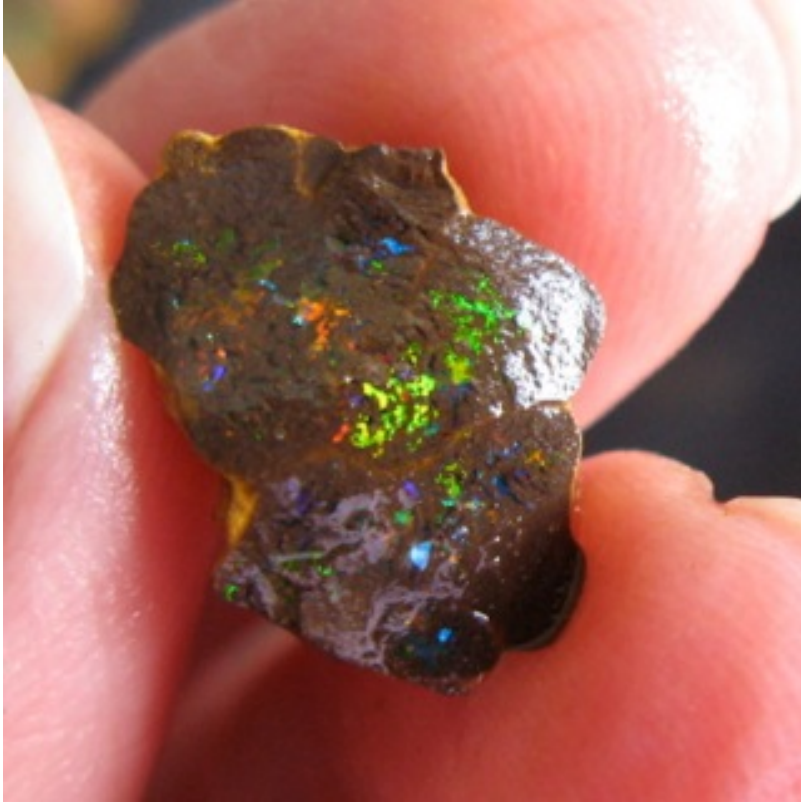

6. $125 IMG_8751 Boulder Matrix Gem .427oz