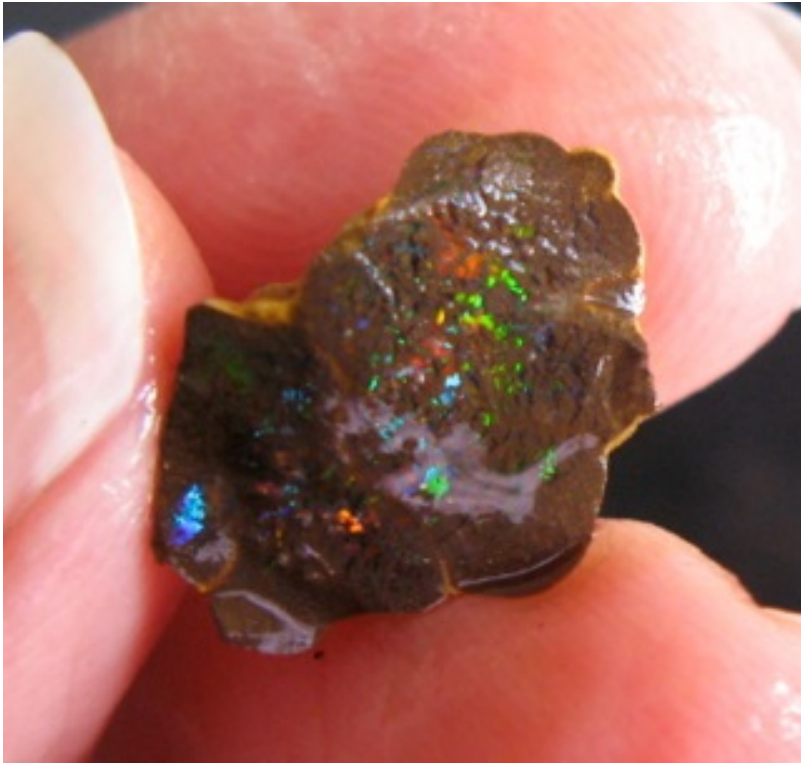

5. $125 IMG_8747 Boulder Matrix Gem .427oz