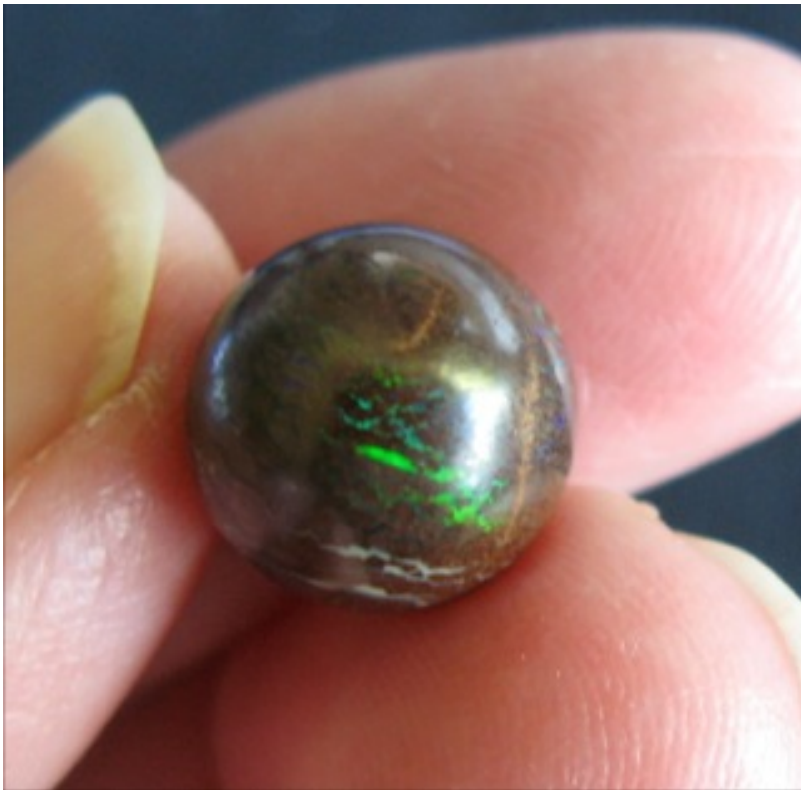

1. \$15 each IMG_1645 Andamooka Rock Spheres (4) 26-28mm diameter holes drilled

2. \$36-42 each IMG_6094 Chrysoprase Spheres brilliant brown markings 14mm round 18.4cts to 16mm round 29.6cts - no-one else in the world would have the same as these

3. \$65 IMG_0624 Andamooka Opal Sphere "Opal Lady" 5.5cm diameter not drilled

4. \$70 pair IMG_9317 Andamooka Gem Opal in very hard rock 24mm round 167cts

5. \$70 IMG_0627 Andamooka Opal Sphere "Opal Lady" 6cm diameter not drilled

6. \$78 IMG_0635 Andamooka Opal Sphere "Opal Lady" 6cm diameter not drilled

7. \$80 pair IMG_9323 Andamooka Gem Opal in very hard rock 22mm round 122cts

8. \$89 the lot IMG_2000 Andamooka Gem Bar Spheres (6) 5mm, 6mm, 8mm, 10mm & 15mm round 28.2cts (10mm round - no colour I'll give you)

9. \$89 IMG_6108 Boulder Matrix Sphere 14mm round 17.2cts

10. \$103 IMG_6118 Boulder Matrix Sphere 11mm round 10.3cts

11. \$119 IMG_1987 Boulder Opal Sphere gem colours 25mm round 119.37cts

12. \$145 DF Olympic Blues & Greens 27mm round 108.7cts