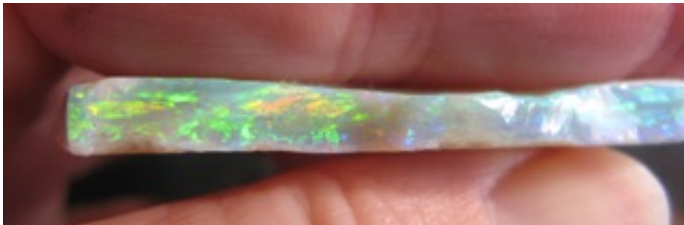

29. $3,384 IMG_9803 Mintubi Super Gem $12,000/oz 66mm x 22mm x 5mm .282oz