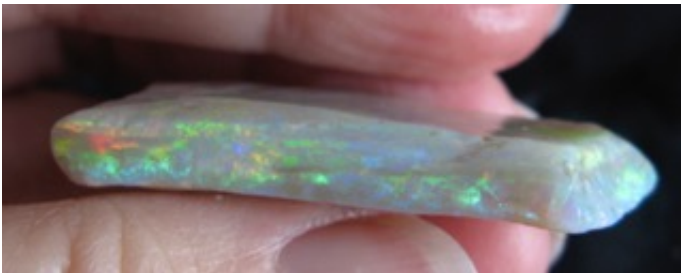

35. $3,480 IMG_1910 Mintubi Super Gem $12,000/oz 43mm x 22mm x 6mm double sided .29oz