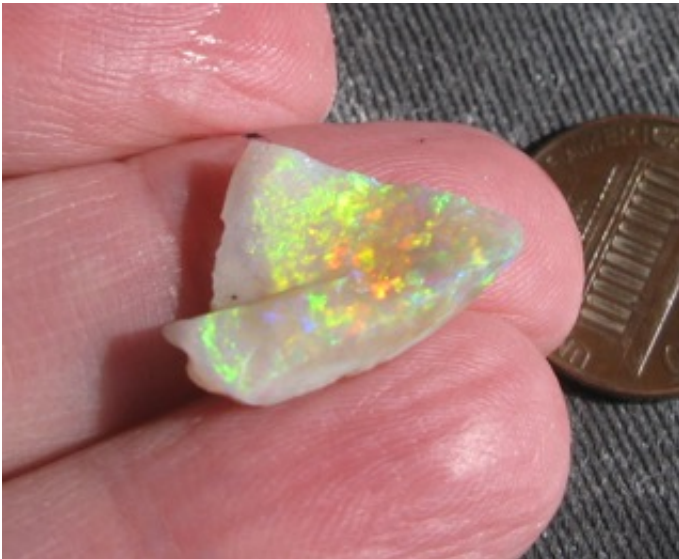

2. $208 IMG_9727 Mintubi Super Gem $8,000/oz 15mm x 14mm x 4mm .0261oz