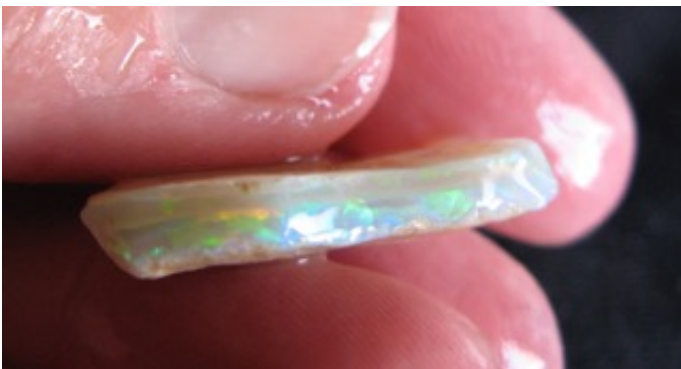

14. $920 IMG_4889 Mintubi Super Gem $12,000/oz 25mm x 12mm x 4mm .0767oz