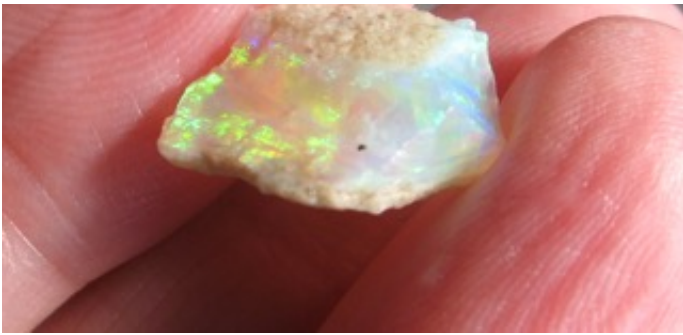

3. $219 IMG_9733 Mintubi Super Gem $8,000/oz 12mm x 9mm x 5mm .0274oz