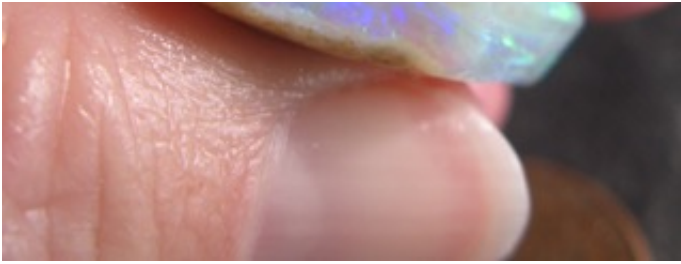

22. \$2,323 IMG_9787 Mintubi Super Gem double sided \$12,000/oz 22mm x 19mm x 6mm .1936oz

23. \$2,323 IMG_9823 Mintubi Super Gem double sided \$12,000/oz 22mm x 19mm x 6mm .1936oz

24. \$2,323 IMG_9795 Mintubi Super Gem double sided \$12,000/oz 22mm x 19mm x 6mm .1936oz