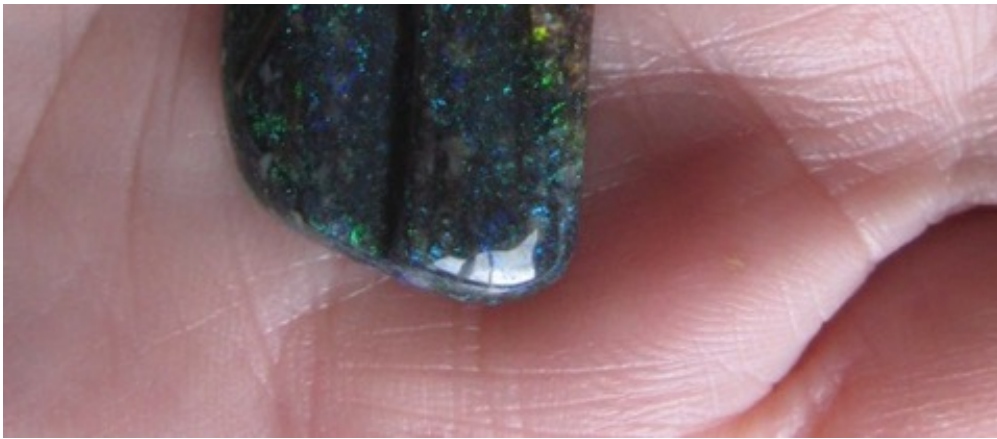

6. $183 IMG_1377 Matrix opal carved 36mm x 16mm $10/ct 18.3cts