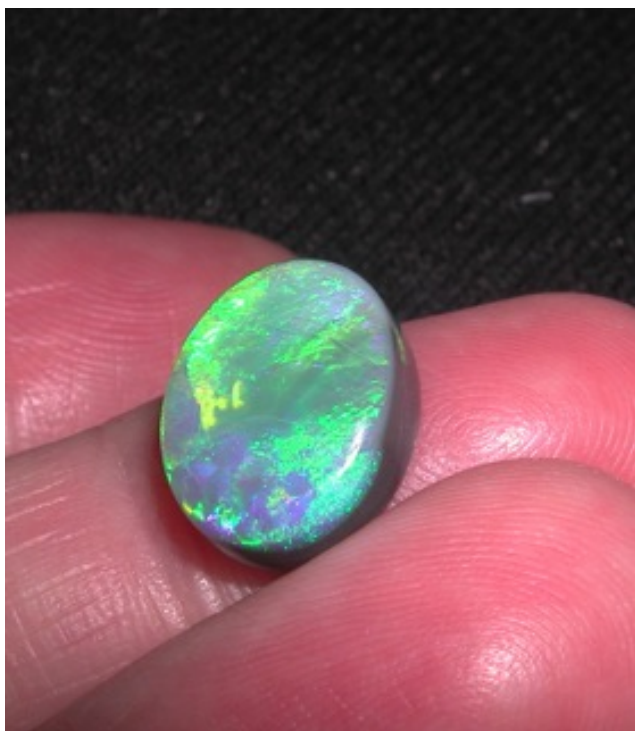

18. $950 DSCN3069 Lightning Ridge Black 4.83cts