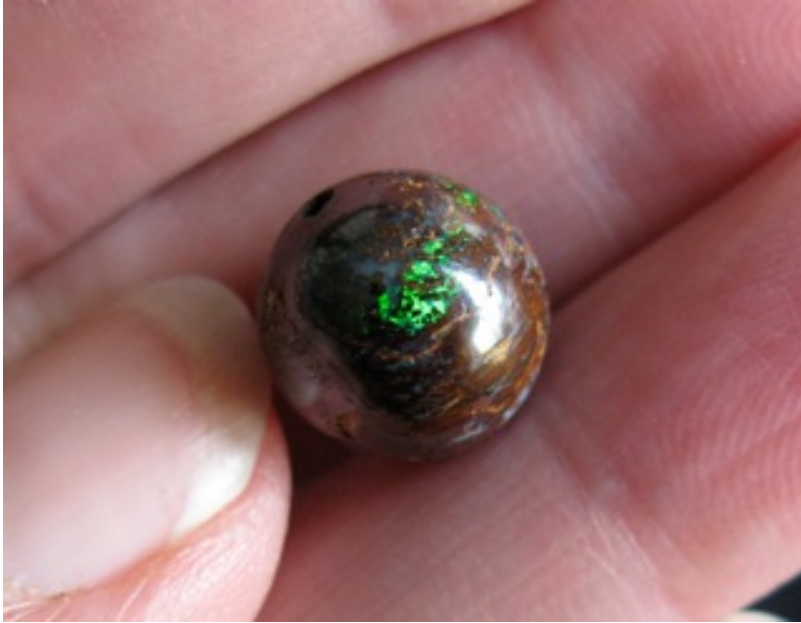

11. $48 IMG_7760 Boulder Opal (4) 12mm, 16mm and two 9mm round loose beads 36.35cts

12. $54.50 IMG_7840 Boulder 12mm round loose bead $5/ct 10.9cts