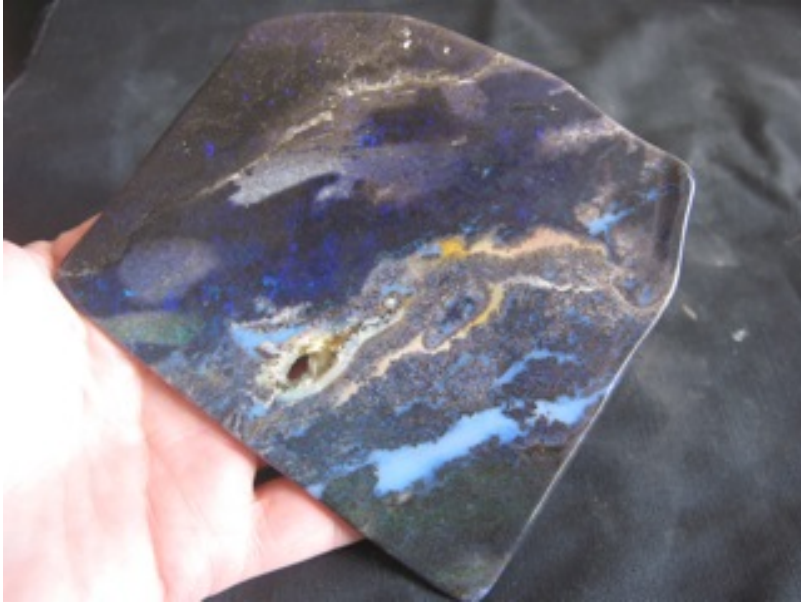

12. \$97 the lot IMG_0827 Andamooka Matrix opal (2 stones) 56.5cts

13. \$125 IMG_0530 Andamooka Matrix Opal 18mm round \$12/ct
10.48cts

14. \$138.87 IMG_0829 SPECIAL Andamooka Mtrix Opal \$2.50/ct
55.55cts

15. \$148.80 IMG_8880 Andamooka Matrix Opal \$150/oz .992oz 57mm x 38mm

16. \$149 IMG_4563 Andamooka Matrix approximately 9.5cm x 11cm x .5cm thick 3.5oz

17. \$149 IMG_4568 Andamooka Matrix approximately 9.5cm x 11cm x .5cm thick 3.5oz