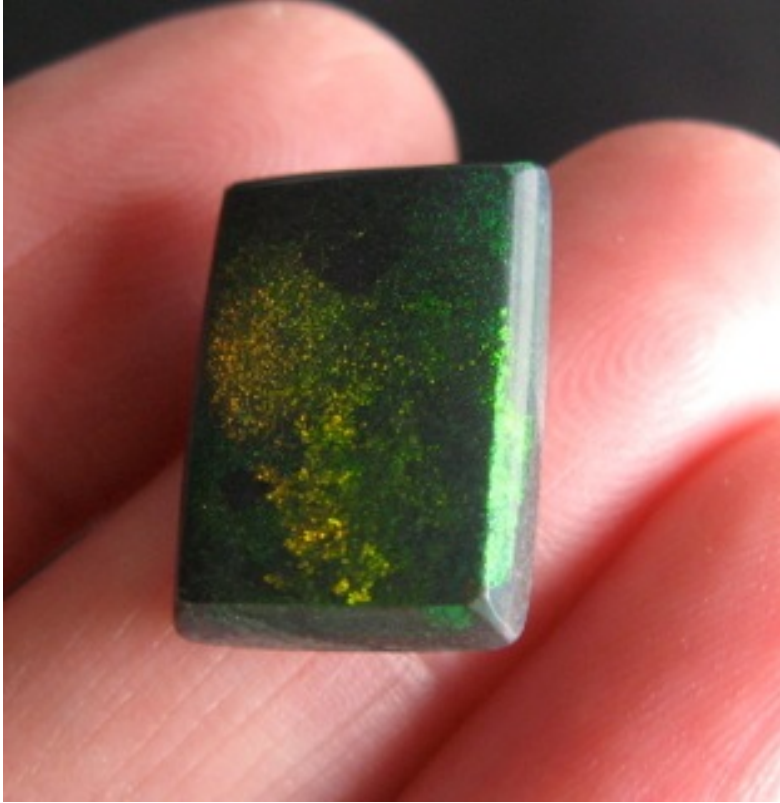

10. $94.35 IMG_4506 Lambina Dark Base Gem Bars $1,500/oz .0629oz

11. $95 IMG_8439 Andamooka Matrix treated opal $12/ct 7.92cts