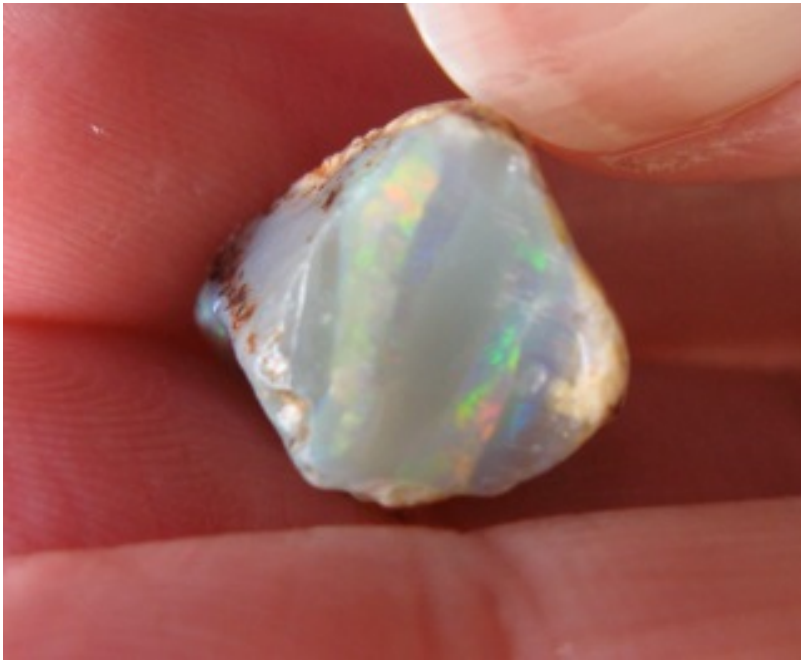

9. $92 IMG_4315 Andamooka Untreated Matrix $80/oz 1.15oz

10. $94.35 IMG_4506 Lambina Dark Base Gem Bars $1,500/oz .0629oz