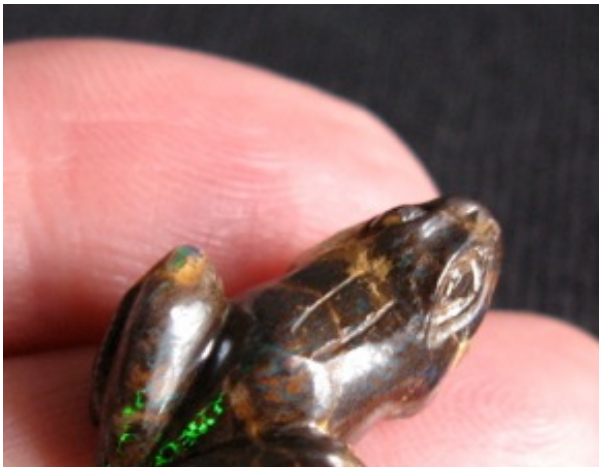

We hope you enjoy our photos and we look forward to receiving your orders.

Thank you for shopping with us.

Regards

Heather

1. \$30 IMG\_1379 Carved Opal small frog with colour
2. \$30 IMG\_5465 Chrysoprase Frog 29cts
3. \$32 IMG\_6975 Boulder Matrix Frog Junior 13.4cts
4. \$42 IMG\_6982 Boulder Matrix Frog Blues 24.75cts
5. \$50 IMG\_0534 Frog King 99.3cts
6. \$59 IMG\_8337 Frog 1/2 pinfire Reds & Greens 7.8cts
7. \$93 IMG\_1260 Boulder Frog crouching, a little blue 93cts
8. \$95 IMG\_6737 Lightning Ridge Frog partly blue green crystal 6.34cts
9. \$99 IMG\_6742 Lightning Ridge Frog crystal legs 6.76cts
10. \$99 IMG\_2074 Chrysoprase Frog Granddad 126.3cts
11. \$100 IMG\_6717 Lightning Ridge Frog black with blue colours 7.3cts
12. \$106 IMG\_6744 Lightning Ridge Frog exotic colouring 34cts
13. \$114 IMG\_6730 Lightning Ridge Frog black opal 7.7cts
14. \$155 the pair IMG\_3404 Frogs on Wedding Day
15. \$175 IMG\_0122 Boulder Frog 75cts
- 16-17. \$176 IMG\_4755 Boulder Frog very large 176cts
18. \$200 IMG\_1085 Boulder Opal Frog 39x25mm 91.67cts
19. \$275 IMG\_0420 Frog Opal "most unusual" 79.8cts
- 20-21. \$295 IMG\_9213 Lightning Ridge Black very large Frog 2" x 1.25" 72.38cts
22. Half price \$100 normally \$200 IMG\_9502 Boulder Opal Frog on Lily Pad 80mm x 50mm 3.1oz
- 23-24. \$654 IMG\_5996 Lambina Gem Jelly Opal carved Frog on Chrysoprase Lily Pad 119.4cts drilled

1. \$30 IMG\_1379 Carved Opal small frog with colour

2. \$30 IMG\_5465 Chrysoprase Frog 29cts

3. \$32 IMG\_6975 Boulder Matrix Frog Junior 13.4cts

4. \$42 IMG\_6982 Boulder Matrix Frog Blues 24.75cts

5. \$50 IMG\_0534 Frog King 99.3cts