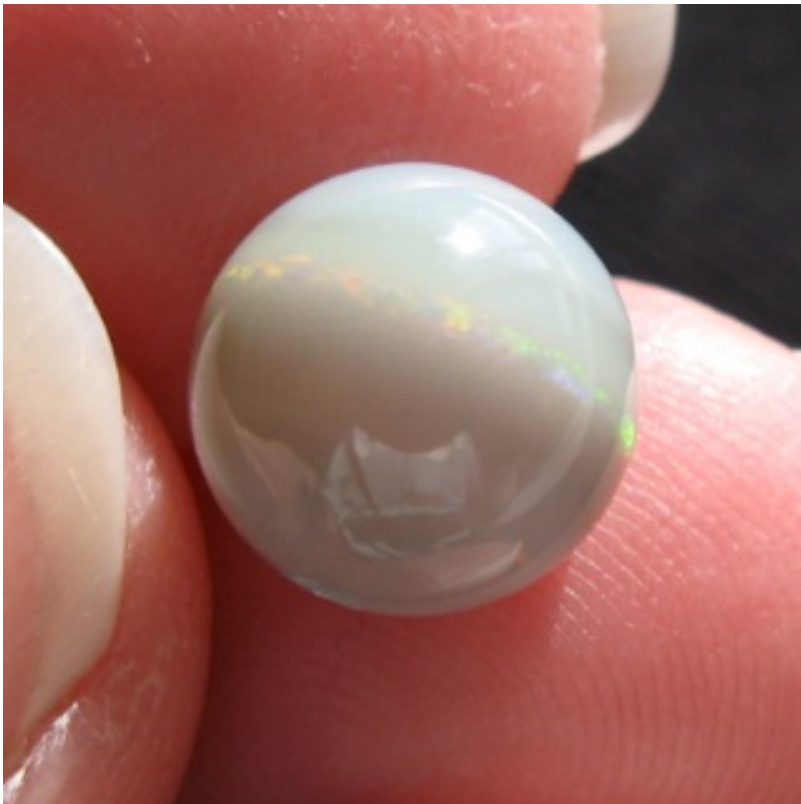

15. \$450.80 IMG_3248 Dark Base 13mm round loose bead 11.27cts #26

16. \$391.80 IMG_3726 Dark Base bead 14mm round 13.06cts #13

17. \$298 IMG_1464 Andamooka Super Gem Reds 10mm round loose bead 4.5cts

18. \$296.40 IMG_3241 Dark Base 10mm round loose bead 4.94cts #8