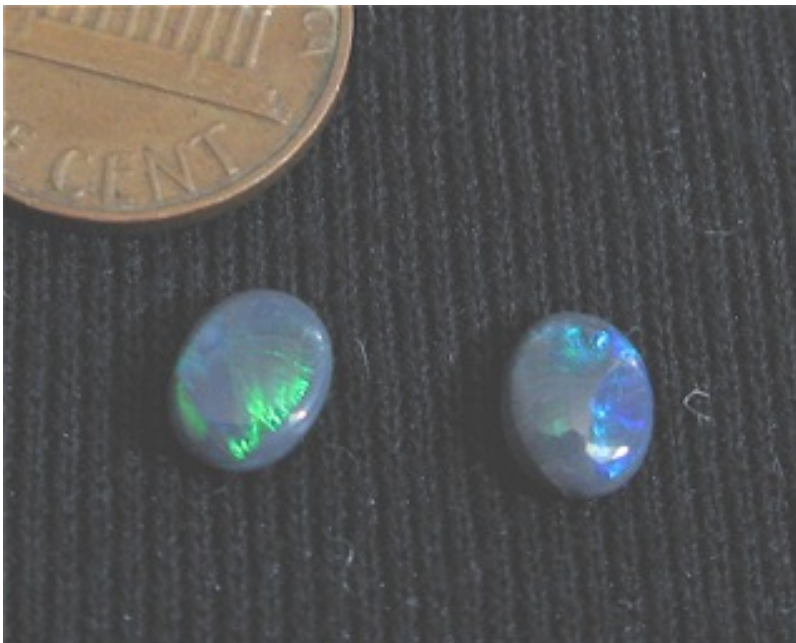

29. $220 the pair IMG_0067 Lightning Ridge 7.5 x 6mm 1.4cts