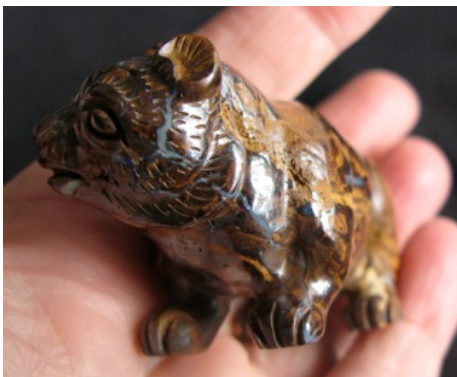

Take a look at the superb Boulder Matrix Cat with tinges of colour. It shows stunning sparkly greens, blues, golds and for only \$75 is a great buy - get in quick for this one.

Another beauty is the Mintubi Wolf-Dog double sided with brilliant flashes of reds and golds, it is truly mesmerising, you will want to just keep turning it over and over and over again to check out the stunning flashes of opal.

1. \$325 IMG_7338 Mintubi Wolf-Dog double sided 56.6cts

2. \$325 IMG_7340 Wolf-Dog Mintubi double sided 56.6cts

3. \$210 IMG_8845 Mintubi Gem on Sandstone Cat 23.5cts

4. \$145 IMG_8808 Boulder Grizzly Bear very large stands nicely 446cts