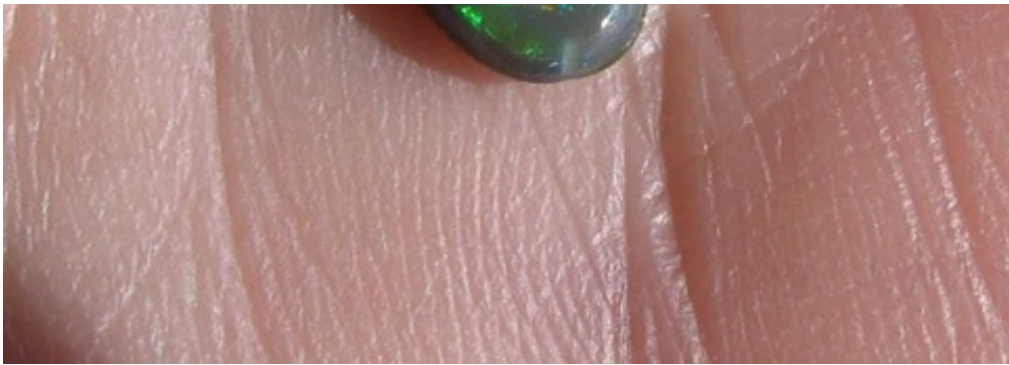

3. $180 IMG_5165 Black Opal 12mm x 6mm 1.2cts