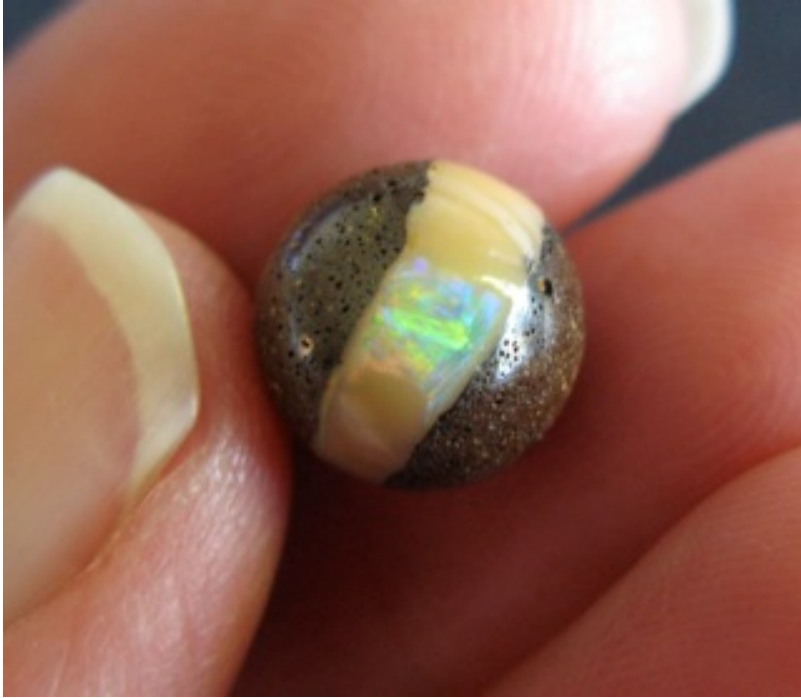

18. \$245 IMG_3213 Andamooka Amber Gem Jelly Bead 9.5mm round
4.29cts - VERY POPULAR

19. \$260 IMG_2853 Boulder Opal Bead 10mm round 6.96cts- VERY POPULAR IN LAST WEEK'S OFFER

20. \$315 IMG_2880 Boulder Opal Gem Bead 10.5mm round 6.59cts - VERY POPULAR IN LAST WEEK'S OFFER